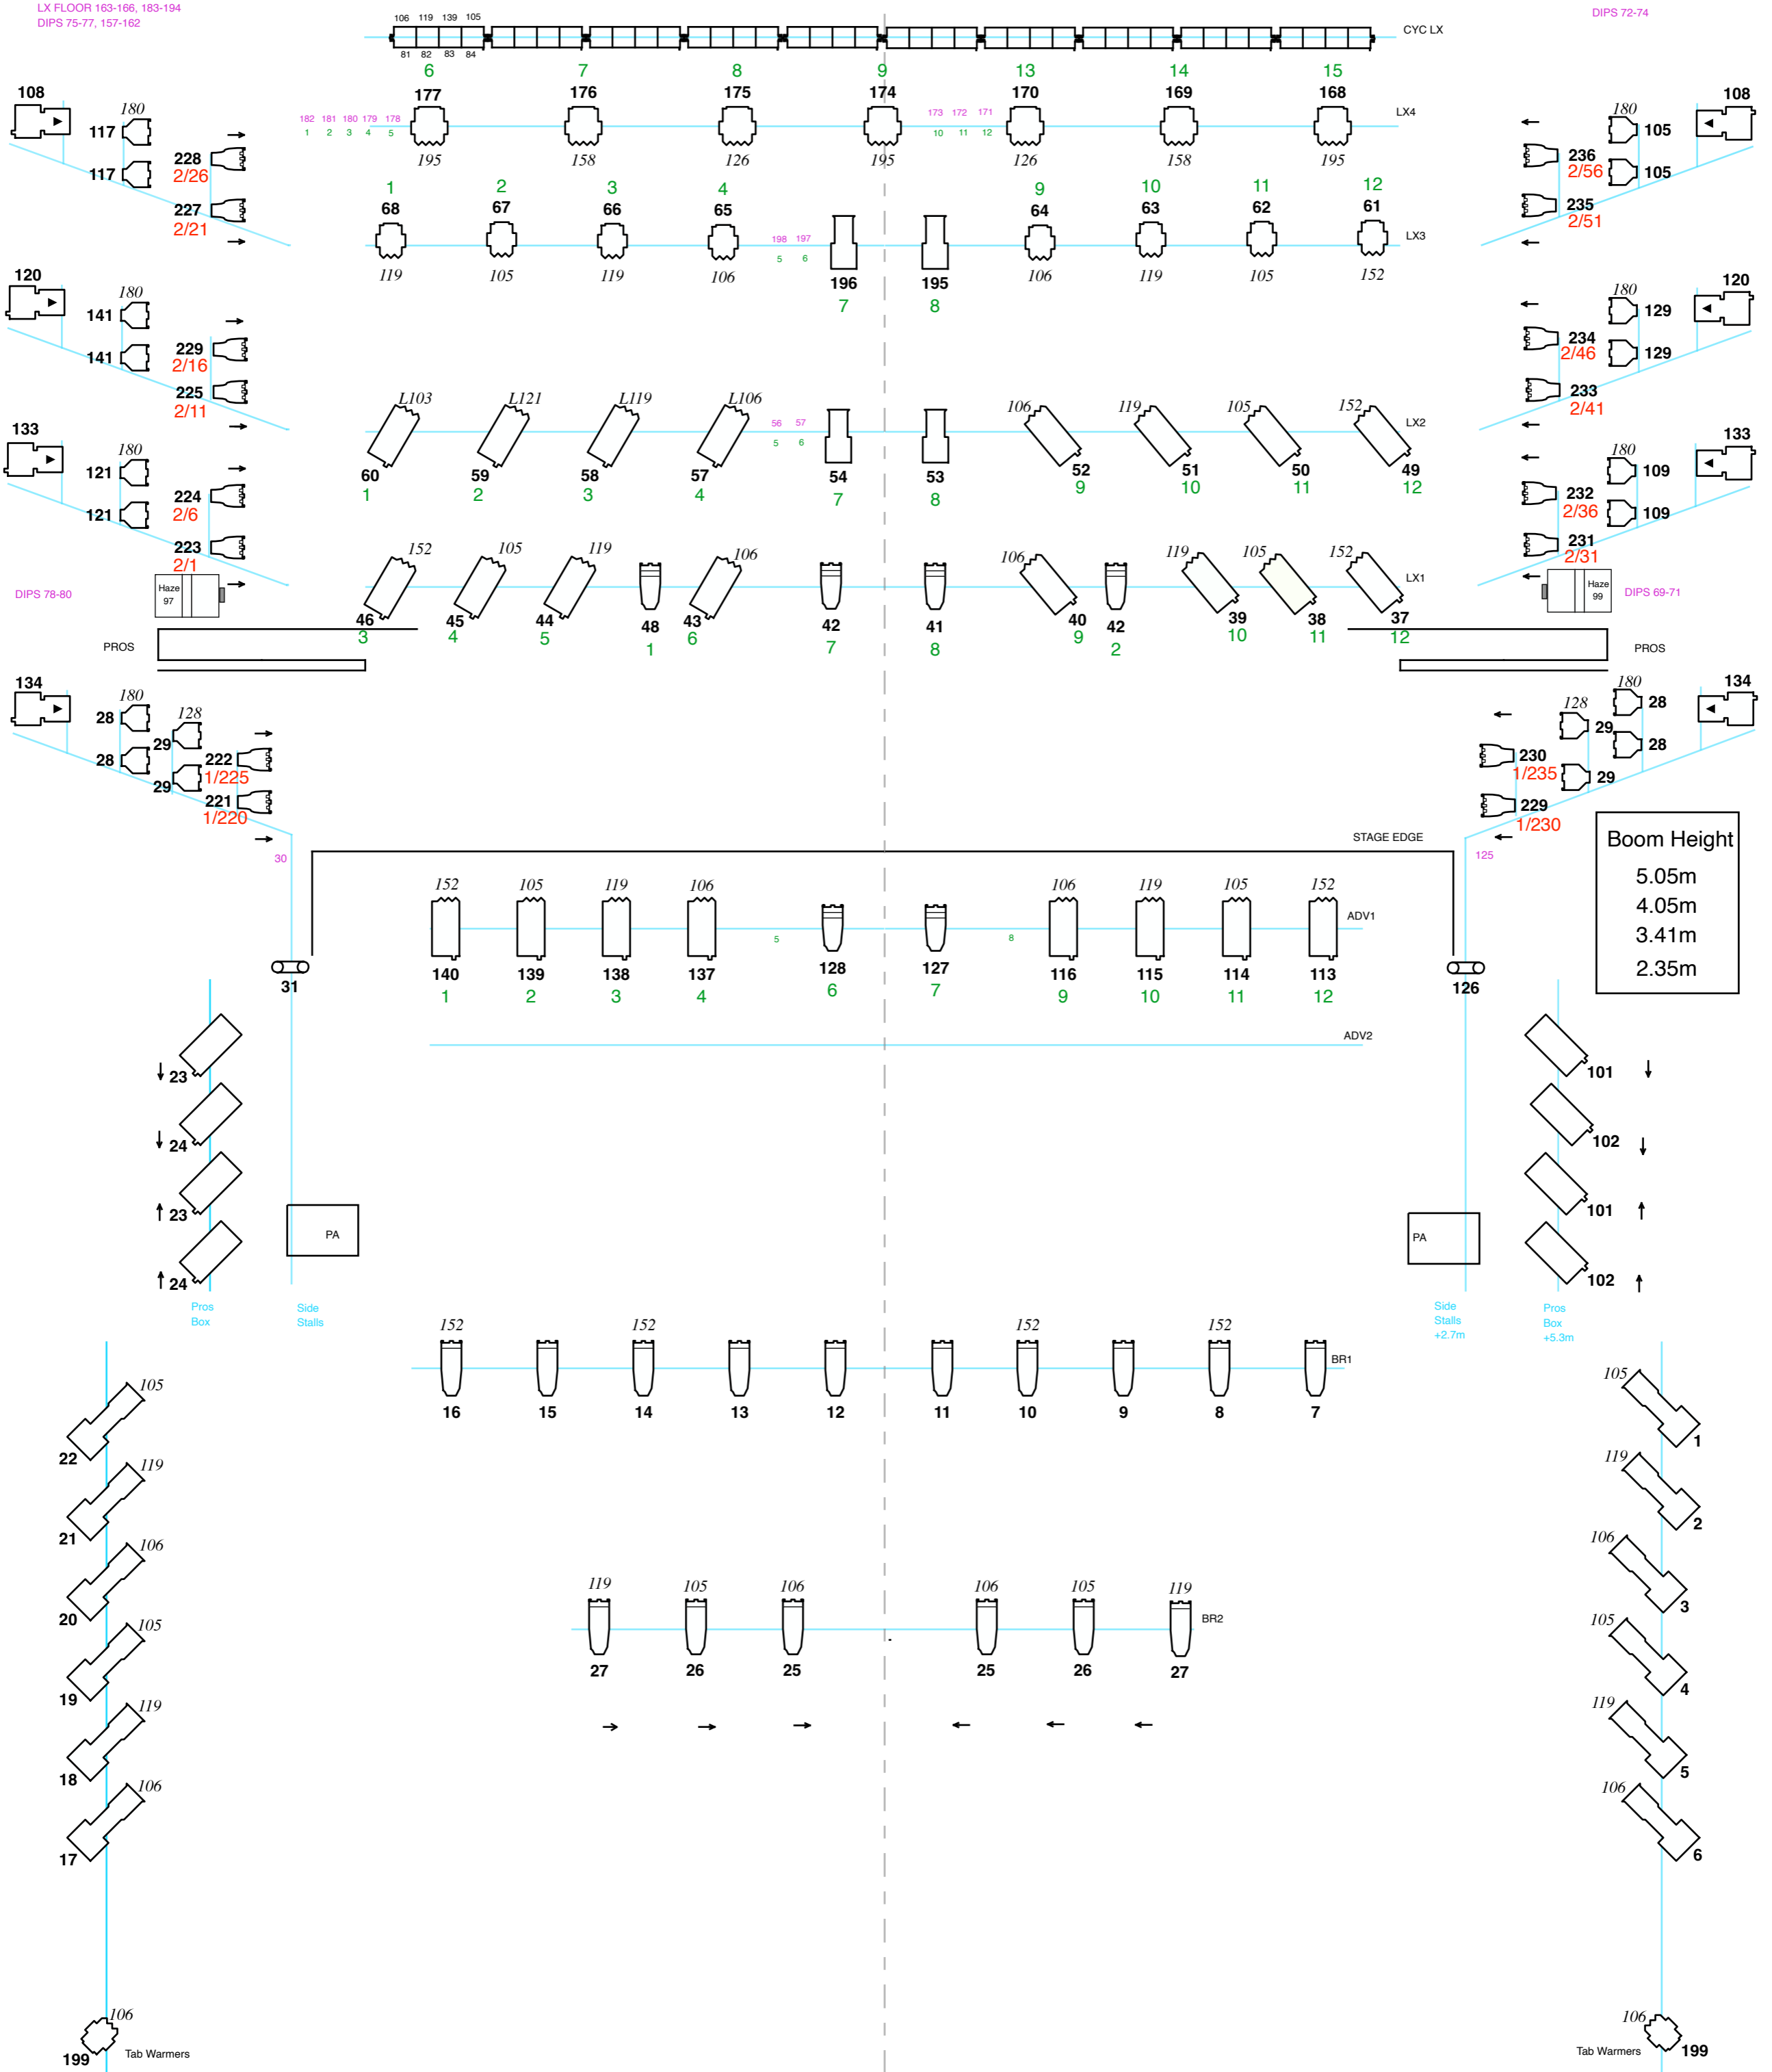

LX FLOOR 163-166, 183-194
DIPS 75-77, 157-162

DIPS 72-74

Boom Height	
5.05m	
4.05m	
3.41m	
2.35m	

MAGENTA NUMBERS INDICATE SPARE CHANNEL POSITIONS ON STAGE AND OVERHEAD RIG

GREEN NUMBERS INDICATE BAR SOCKET NUMBERING

RED NUMBERS INDICATE INTELEAGENT ADDRESS NUMBERING

NOTE: DIMMERS 87 -100, 149 & 150 DO NOT EXIST

DIMMER 200 IS WORKING FLOOD ON STAGE

HOUSE LIGHTS ARE INDEPENDENT MANUAL CONTROL OR DIMMERS (201 @ 50, 202 @ 50)

CH1-6 and 17-22 ARE FIXED FOCUS / COLOUR

EPSOM PLAYHOUSE
STANDARD RIG PLAN
NOT TO SCALE

ALL GEL IS LEE
FOH RIG IS FIXED
AND CANNOT BE MOVED